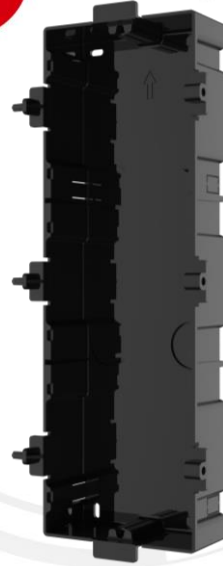

## DS-KD-ACF3 Accessory Package

### Key Feature

- Contains gang box, cover, screws, connecting lines, etc.
- Adapts to three-module flush mounting
- 

### Available Model

DS-KD-ACF3

## Specification

Parameter \ Model	DS-KD-ACF3	
	Cover	Gang Box
Material	Aviation Aluminum	Plastic
Working temperature	-40° C to +60° C (-40° F to 140° F)	
Working humidity	10% to 95%	
Dimension (L x W x D)	337.8 x 124 x 4 mm (13.3" x 4.88" x 0.16")	338.8 x 134 x 56 mm (13.33" x 5.28" x 2.20")